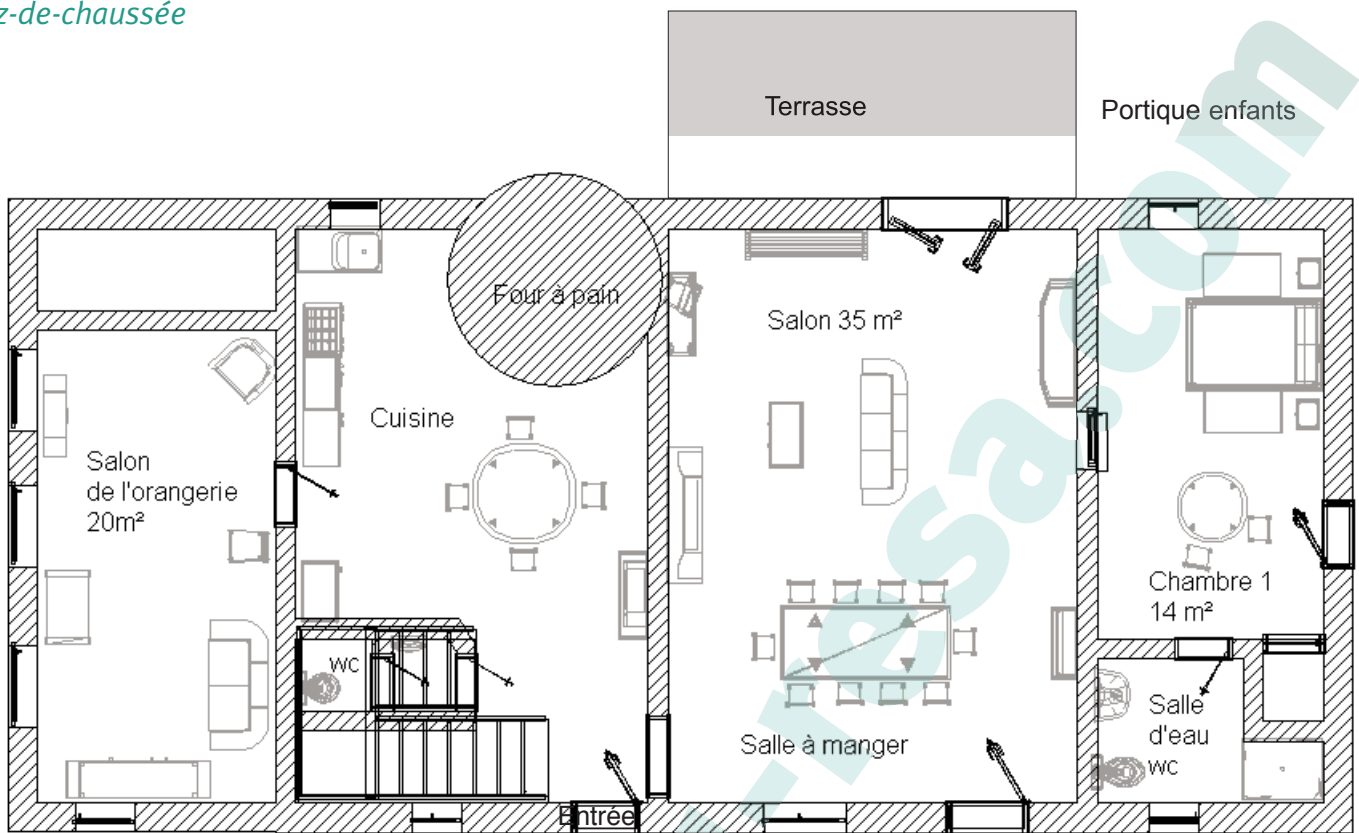

Ground floor: Living room (35m²): lounge + dining room: fireplace - sofa bed - kitchen - WC - living room

- **Bedroom 1** (1 step) (14m²): 1 double bed - Shower room with WC

First floor:

- **Bedroom 2** (16m²): 2 single beds and 1 three-quarter-width bed in an alcove

- **Bedroom 3** (15m²): 2 single beds - 1 three-quarterwidth bed - bathroom - WC

Facilities: Dishwasher - Microwave - Freezer - Washing machine - TV/TNT - Internet - Library - CD/DVD player - Barbecue - Garden furniture - Shaded parking - Cot (7 months) and high chair available on the property - Utility charges included (excluding "long-stay" rentals where utility charges are excluded) - Cleaning fee - Towels and sheets available for hire.

Cholet 35 km, Segré 50 km,

Baugé 60 km

Living room

Living room/
dining room

Kitchen

Bedroom

Bedroom

Living room

Rez-de-chaussée

Etage